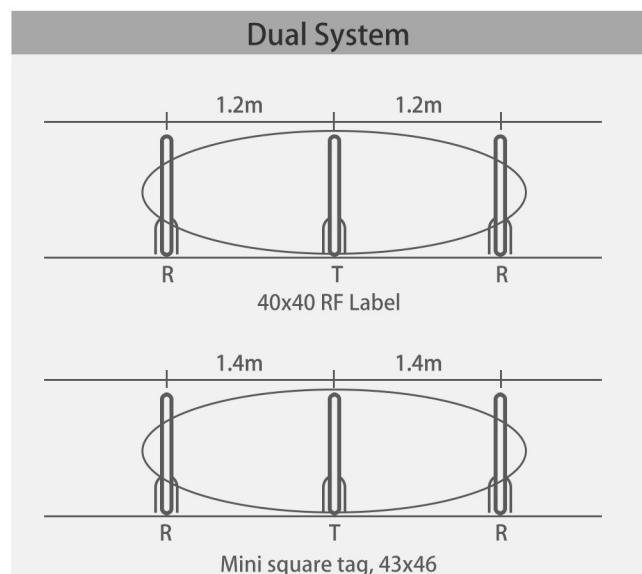

Detection distance:

*The detection may differ due to changes in environmental conditions.