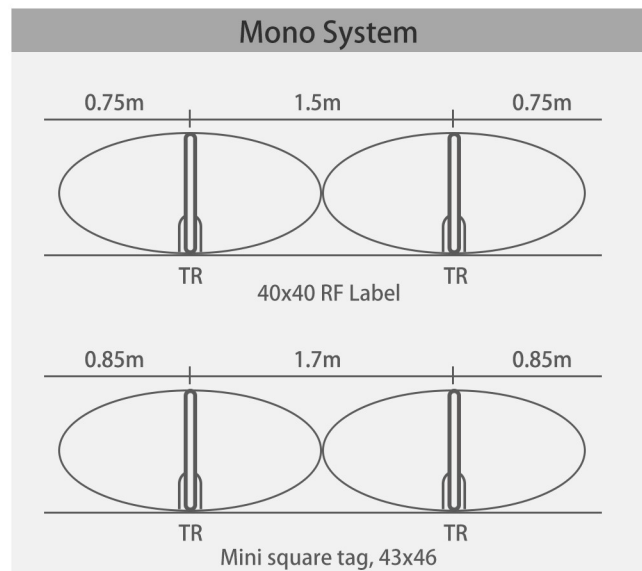

**EG4370-MONO**  
**EG4370-TX , EG4370-RX**  
Dimension: 1560x370x120

**EG4350-MONO**  
**EG4350-TX , EG4350-RX**  
Dimension: 1550x350x120

## Features:

Mono / Swept

- high coverage, minimal false alarm
- new generation anti-noise damper
- mono - no synchronization required,
- swept-tx and rx antenna inter-changeable
- swept - modulation frequency 160/170/180/190 Hz

## Detection distance:

\*The detection may differ due to changes in environmental conditions.