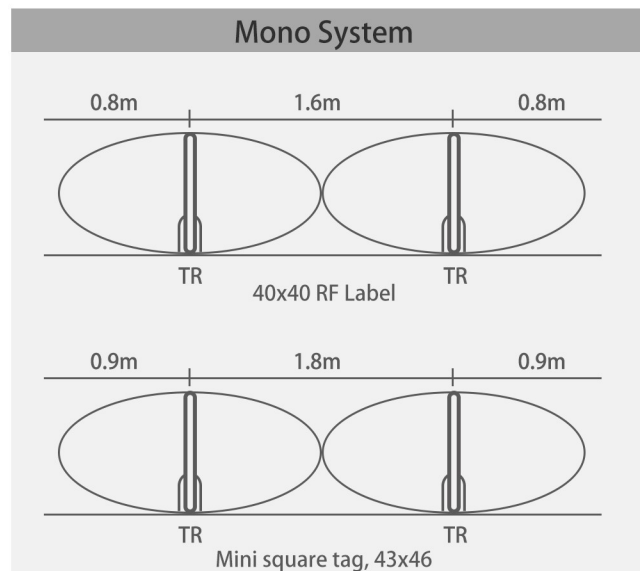

EG4330-MONO
EG4330-TX , EG4330-RX
Dimension: 1670x330x80

EG4420-MONO
EG4420-TX , EG4420-RX
Dimension: 1670x420x80

Features:

Mono / Swept

- high coverage, minimal false alarm
- new generation anti-noise damper
- mono - no synchronization required
- swept-tx and rx antenna inter-changeable
- swept - modulation frequency 160/170/180/190 Hz
- advertising display: easy fitting and insertion

Detection distance:

*The detection may differ due to changes in environmental conditions.