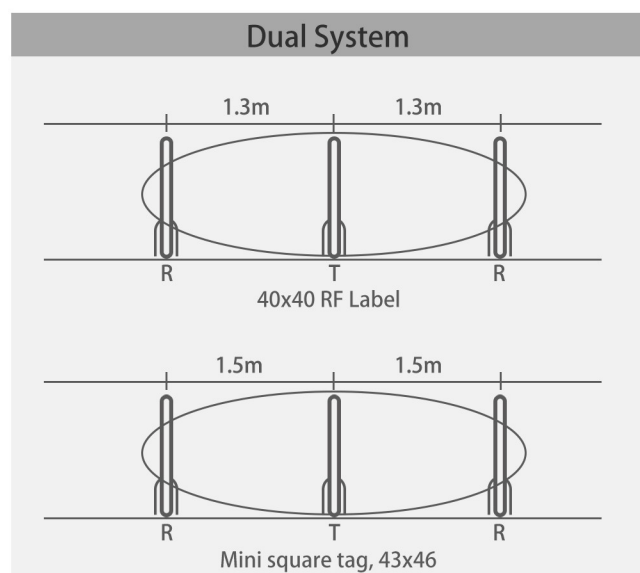

EG4330-MONO
EG4330-TX , EG4330-RX
Dimension: 1670x330x80

EG4420-MONO
EG4420-TX , EG4420-RX
Dimension: 1670x420x80

Features:

Mono / Swept

- high coverage, minimal false alarm
- new generation anti-noise damper
- mono - no synchronization required
- swept-tx and rx antenna inter-changeable
- swept - modulation frequency 160/170/180/190 Hz
- advertising display: easy fitting and insertion

Detection distance:

*The detection may differ due to changes in environmental conditions.